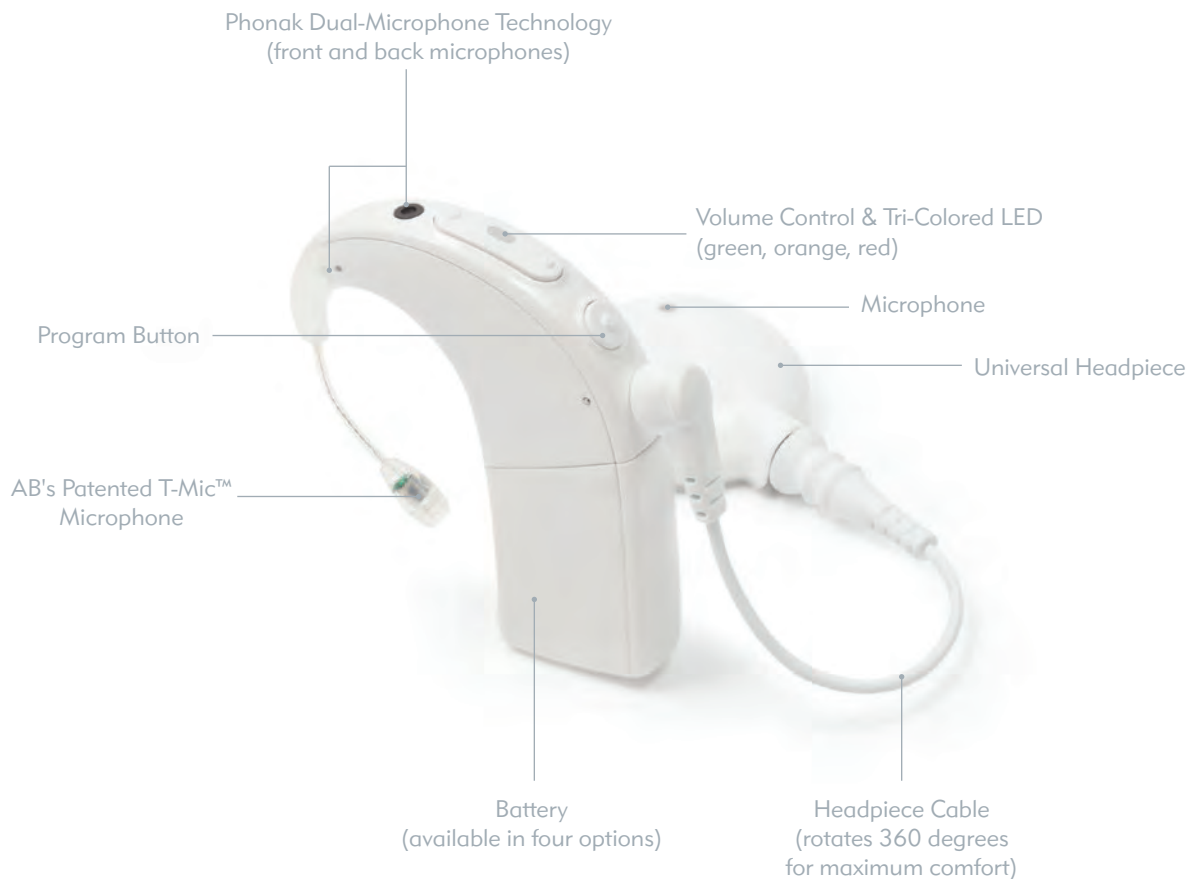

With a chic, lightweight design, the Naída CI features fun, fashionable colors, Phonak Binaural VoiceStream Technology™, and the industry's first wireless and bimodal streaming capability for high-performance hearing that is always *instyle*™.